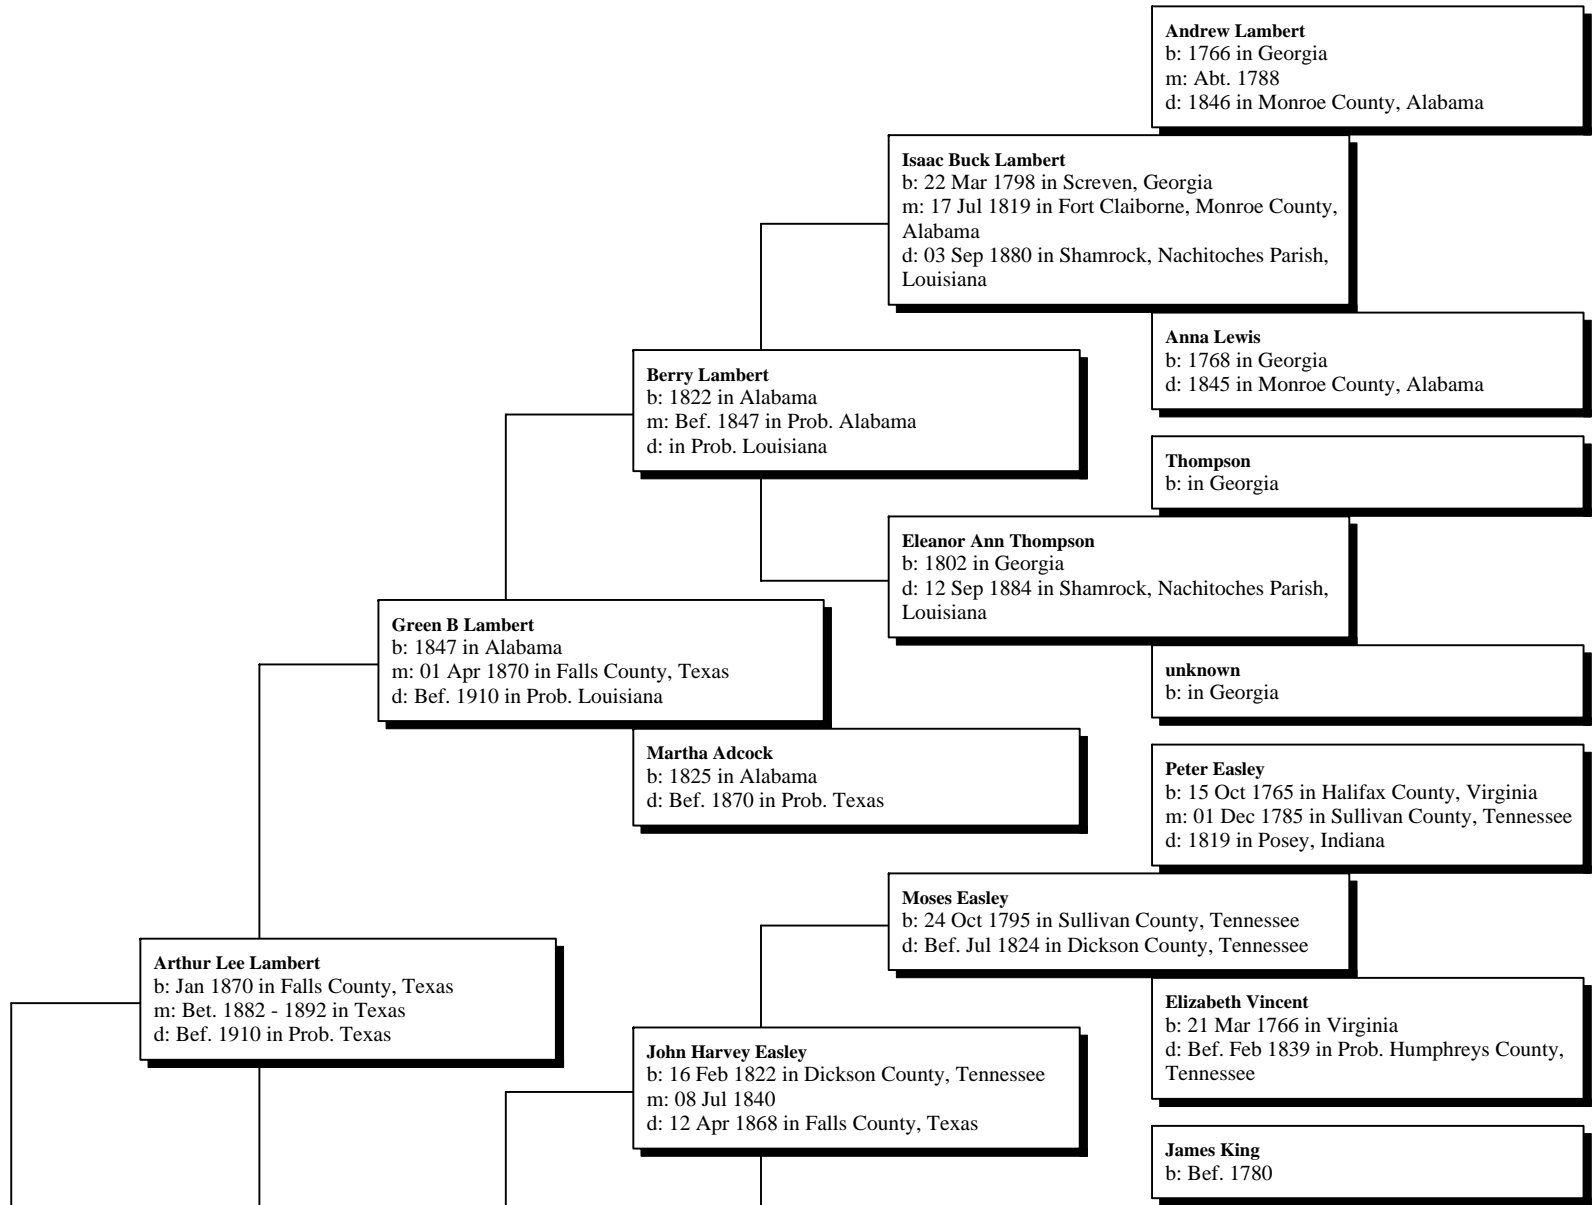

## Ancestors of Roland Clark Lambert

**Roland Clark Lambert**  
b: 12 Dec 1895 in Rosebud, Falls County, Texas  
m: 13 Jul 1916 in Polk County, Texas  
d: 09 Sep 1974 in Houston, Harris County, Texas

**Mary Arabel Easley**  
b: 20 Aug 1850 in Arkansas  
d: 30 Jan 1871 in Prob. Falls County, Texas

**Sarah Mary Turner**  
b: 27 Dec 1820 in Tennessee  
d: 24 Apr 1854 in Pittsburg, Johnson County, Arkansas

**Emiline M King**  
b: 21 May 1800 in Sullivan County, Tennessee  
d: 09 Jan 1871 in Johnson County, Arkansas

**Isabel Berry**  
b: Bef. 1786

**Thomas Curb**  
b: 1700 in England

**Thomas Curb**  
b: 23 Jun 1762 in England  
d: 18 Sep 1821 in Hickman County, Tennessee

**John W. Curb**  
b: 18 Jul 1810 in Tennessee  
d: 09 Jul 1883 in Prob. Robertson County, Texas

**Susan Margaret Magee**  
b: 17 Apr 1838 in Georgia  
d: 27 Jul 1915 in Prob. Madison County, Texas

**Soleta**  
b: Abt. 1810 in Georgia

b: Bef. 1780